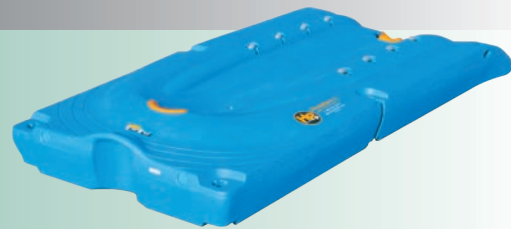

Molded-in tie-down loops at the bow and both sides of the stern secure your craft when docked.

A connecting link locks multiple units together.

Universal moorings for floating or fixed docks, piers or sea walls.

Drive on to load.

Roll off to launch.

OPTIONS • Connecting hardware to link multiple units

technical specs

RECOMMENDED FOR:

- One-, two- and three-place PWCs
- Load capacity up to 1,500 lbs.
- Floating or fixed docks
- Side- or front-mount installations

PROTECT YOUR CRAFT AND ENJOY FAST, CONVENIENT ACCESS TO THE WATER with the HydroPort₂ PWC Docking Platform. Its exclusive bow bumper slows your craft's forward motion and provides a soft rest for the keel. A replaceable keel guide and bow roller help center your craft, and in-line rollers make launching easy and convenient.

The HydroPort₂ can be front- or side-mounted on floating or fixed docks. Molded-in tie-down loops are provided at the bow and at both sides of the stern to secure your craft. An optional connecting link locks multiple units together.